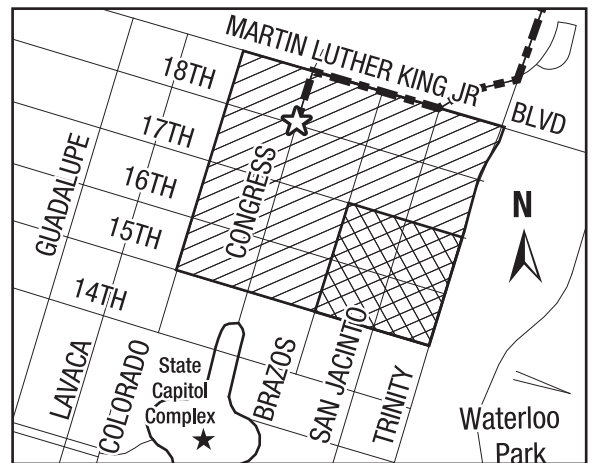

AUSTIN FINISH OVERVIEW

1800 Congress Ave Austin, TX 78701

HOW TO GET THERE

FROM HOUSTON

- » Hwy 290 West to I-35 South
- » Exit 6th, 8th, 11th or 12th Street
- » Right on 6th, 8th, 11th, or 12th Street
- » Parking available south of 15th Street
- » Parking available in garages and on street
- » DO NOT USE 15TH ST. OR M.L.K. EXITS

FROM LA GRANGE

- » Hwy 77 North to Hwy 290 West
- » Hwy 290 West to I-35 South
- » Exit 6th, 8th, 11th or 12 Street
- » Right on 6th, 8th, 11th, or 12th Street
- » Parking available south of 15th Street
- » Parking available in garages and on street
- » DO NOT USE 15TH ST. OR M.L.K. EXITS

FROM AUSTIN

- » I-35 to 6th, 8th, 11th, or 12th Street exit
- » West on 6th, 8th, 11th, or 12th Street
- » Parking available south of 15th Street
- » Parking available in garages and on street
- » DO NOT USE 15TH ST. OR M.L.K. EXITS

SITE HOURS:

Site Opens: 9:00 AM Sunday
Site Closes: 7:00 PM Sunday

KEY

- RIDER ROUTE
- STREETS CLOSED
- UNIVERSITY OF TEXAS CAMPUS
- FREE PARKING