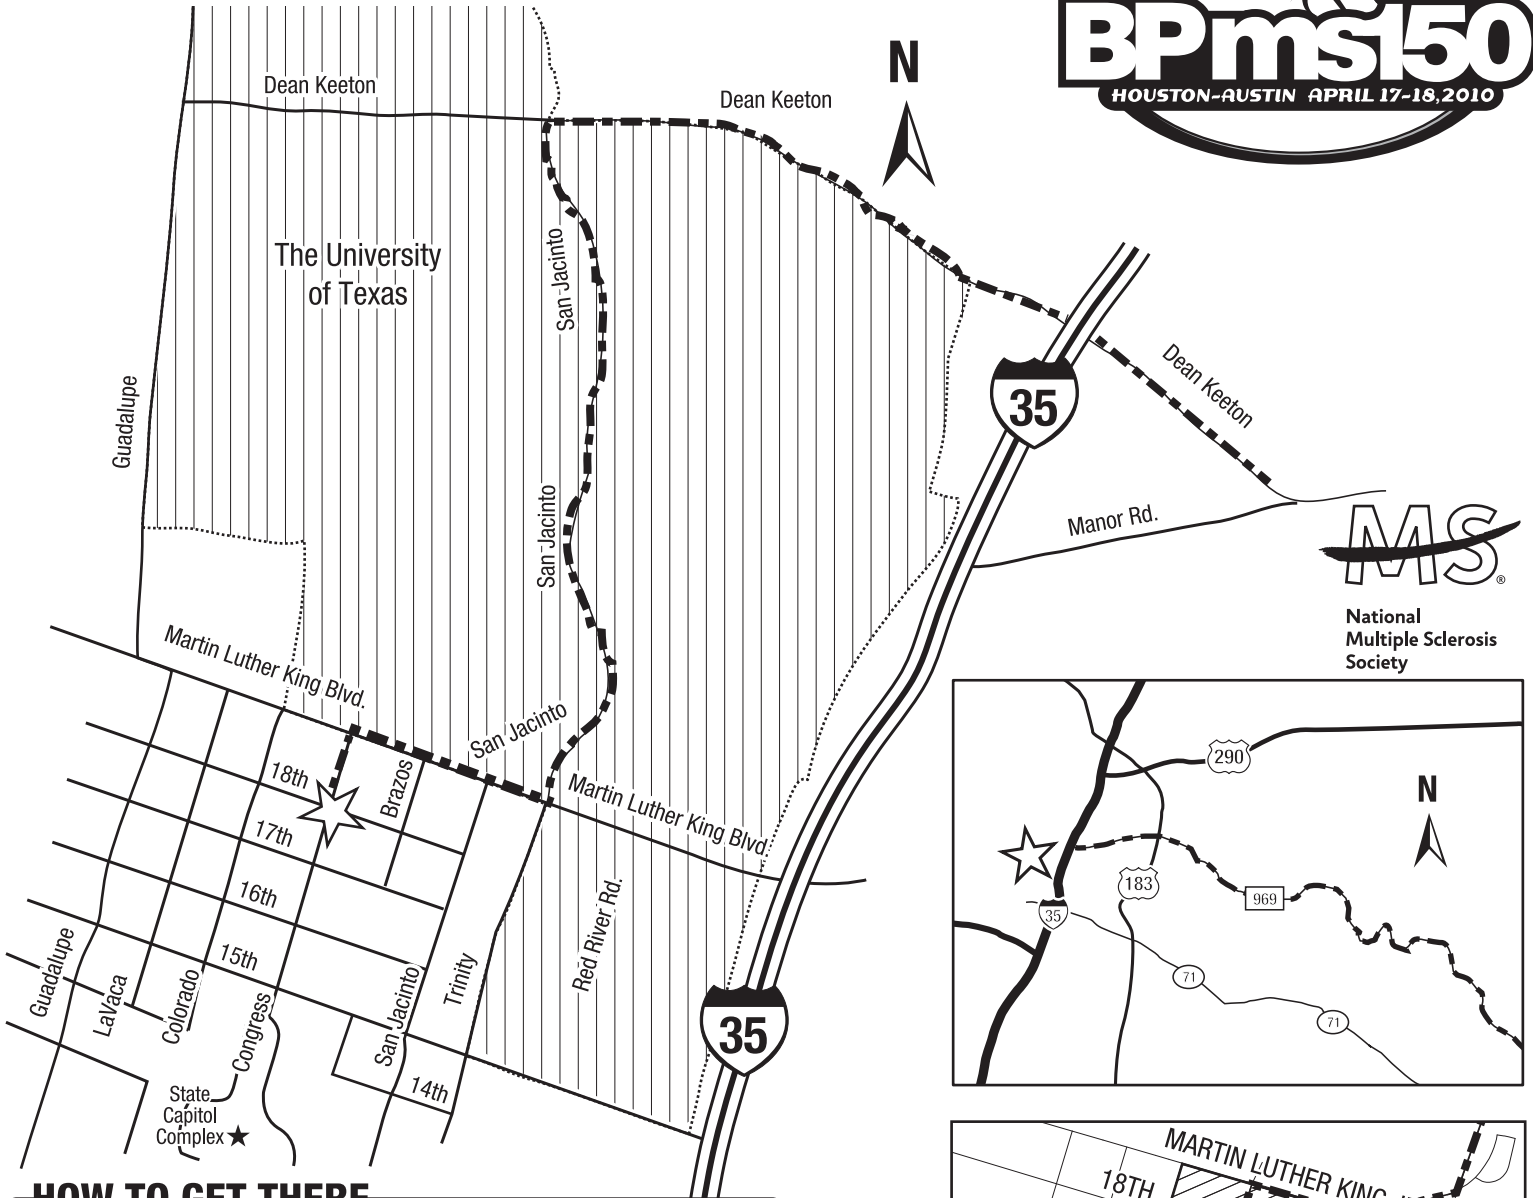

AUSTIN FINISH OVERVIEW

1800 Congress Ave Austin, TX 78701

HOW TO GET THERE

FROM HOUSTON

- » Hwy 290 West to I-35 South
- » Exit 6th, 8th, 11th or 12th Street
- » Right on 6th, 8th, 11th, or 12th Street
- » Parking available south of 15th Street
- » Parking available in garages and on street
- » DO NOT USE 15TH ST. OR M.L.K. EXITS

FROM LA GRANGE

- » Hwy 77 North to Hwy 290 West
- » Hwy 290 West to I-35 South
- » Exit 6th, 8th, 11th or 12 Street
- » Right on 6th, 8th, 11th, or 12th Street
- » Parking available south of 15th Street
- » Parking available in garages and on street
- » DO NOT USE 15TH ST. OR M.L.K. EXITS

FROM AUSTIN

- » I-35 to 6th, 8th, 11th, or 12th Street exit
- » West on 6th, 8th, 11th, or 12th Street
- » Parking available south of 15th Street
- » Parking available in garages and on street
- » DO NOT USE 15TH ST. OR M.L.K. EXITS

SITE HOURS:

Site Opens: 9:00 AM Sunday
Site Closes: 7:00 PM Sunday

KEY

- RIDER ROUTE
- STREETS CLOSED
- UNIVERSITY OF TEXAS CAMPUS
- FREE PARKING