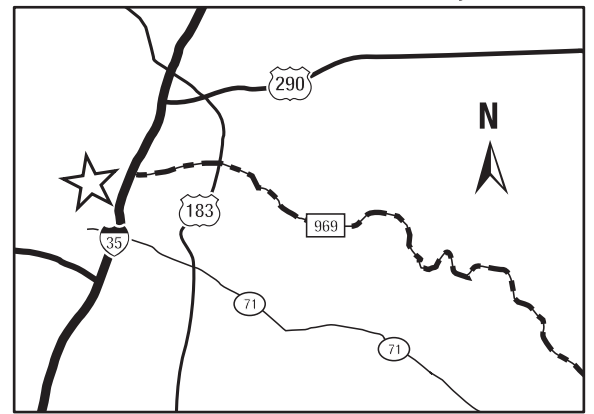

AUSTIN FINISH OVERVIEW

1800 Congress Ave Austin, TX 78701

HOW TO GET THERE

FROM HOUSTON

- » Hwy 290 West to I-35 South
- » Exit 6th, 8th, 11th or 12th Street
- » Right on 6th, 8th, 11th, or 12th Street
- » Parking available south of 15th Street
- » Parking available in garages and on street
- » DO NOT USE 15TH ST. OR M.L.K. EXITS

FROM LA GRANGE

- » Hwy 77 North to Hwy 290 West
- » Hwy 290 West to I-35 South
- » Exit 6th, 8th, 11th or 12 Street
- » Right on 6th, 8th, 11th, or 12th Street
- » Parking available south of 15th Street
- » Parking available in garages and on street
- » DO NOT USE 15TH ST. OR M.L.K. EXITS

FROM AUSTIN

- » I-35 to 6th, 8th, 11th, or 12th Street exit
- » West on 6th, 8th, 11th, or 12th Street
- » Parking available south of 15th Street
- » Parking available in garages and on street
- » DO NOT USE 15TH ST. OR M.L.K. EXITS

SITE HOURS:

Site Opens: 9:00 AM Sunday
Site Closes: 7:00 PM Sunday

KEY

- RIDER ROUTE
- STREETS CLOSED
- UNIVERSITY OF TEXAS CAMPUS
- FREE PARKING