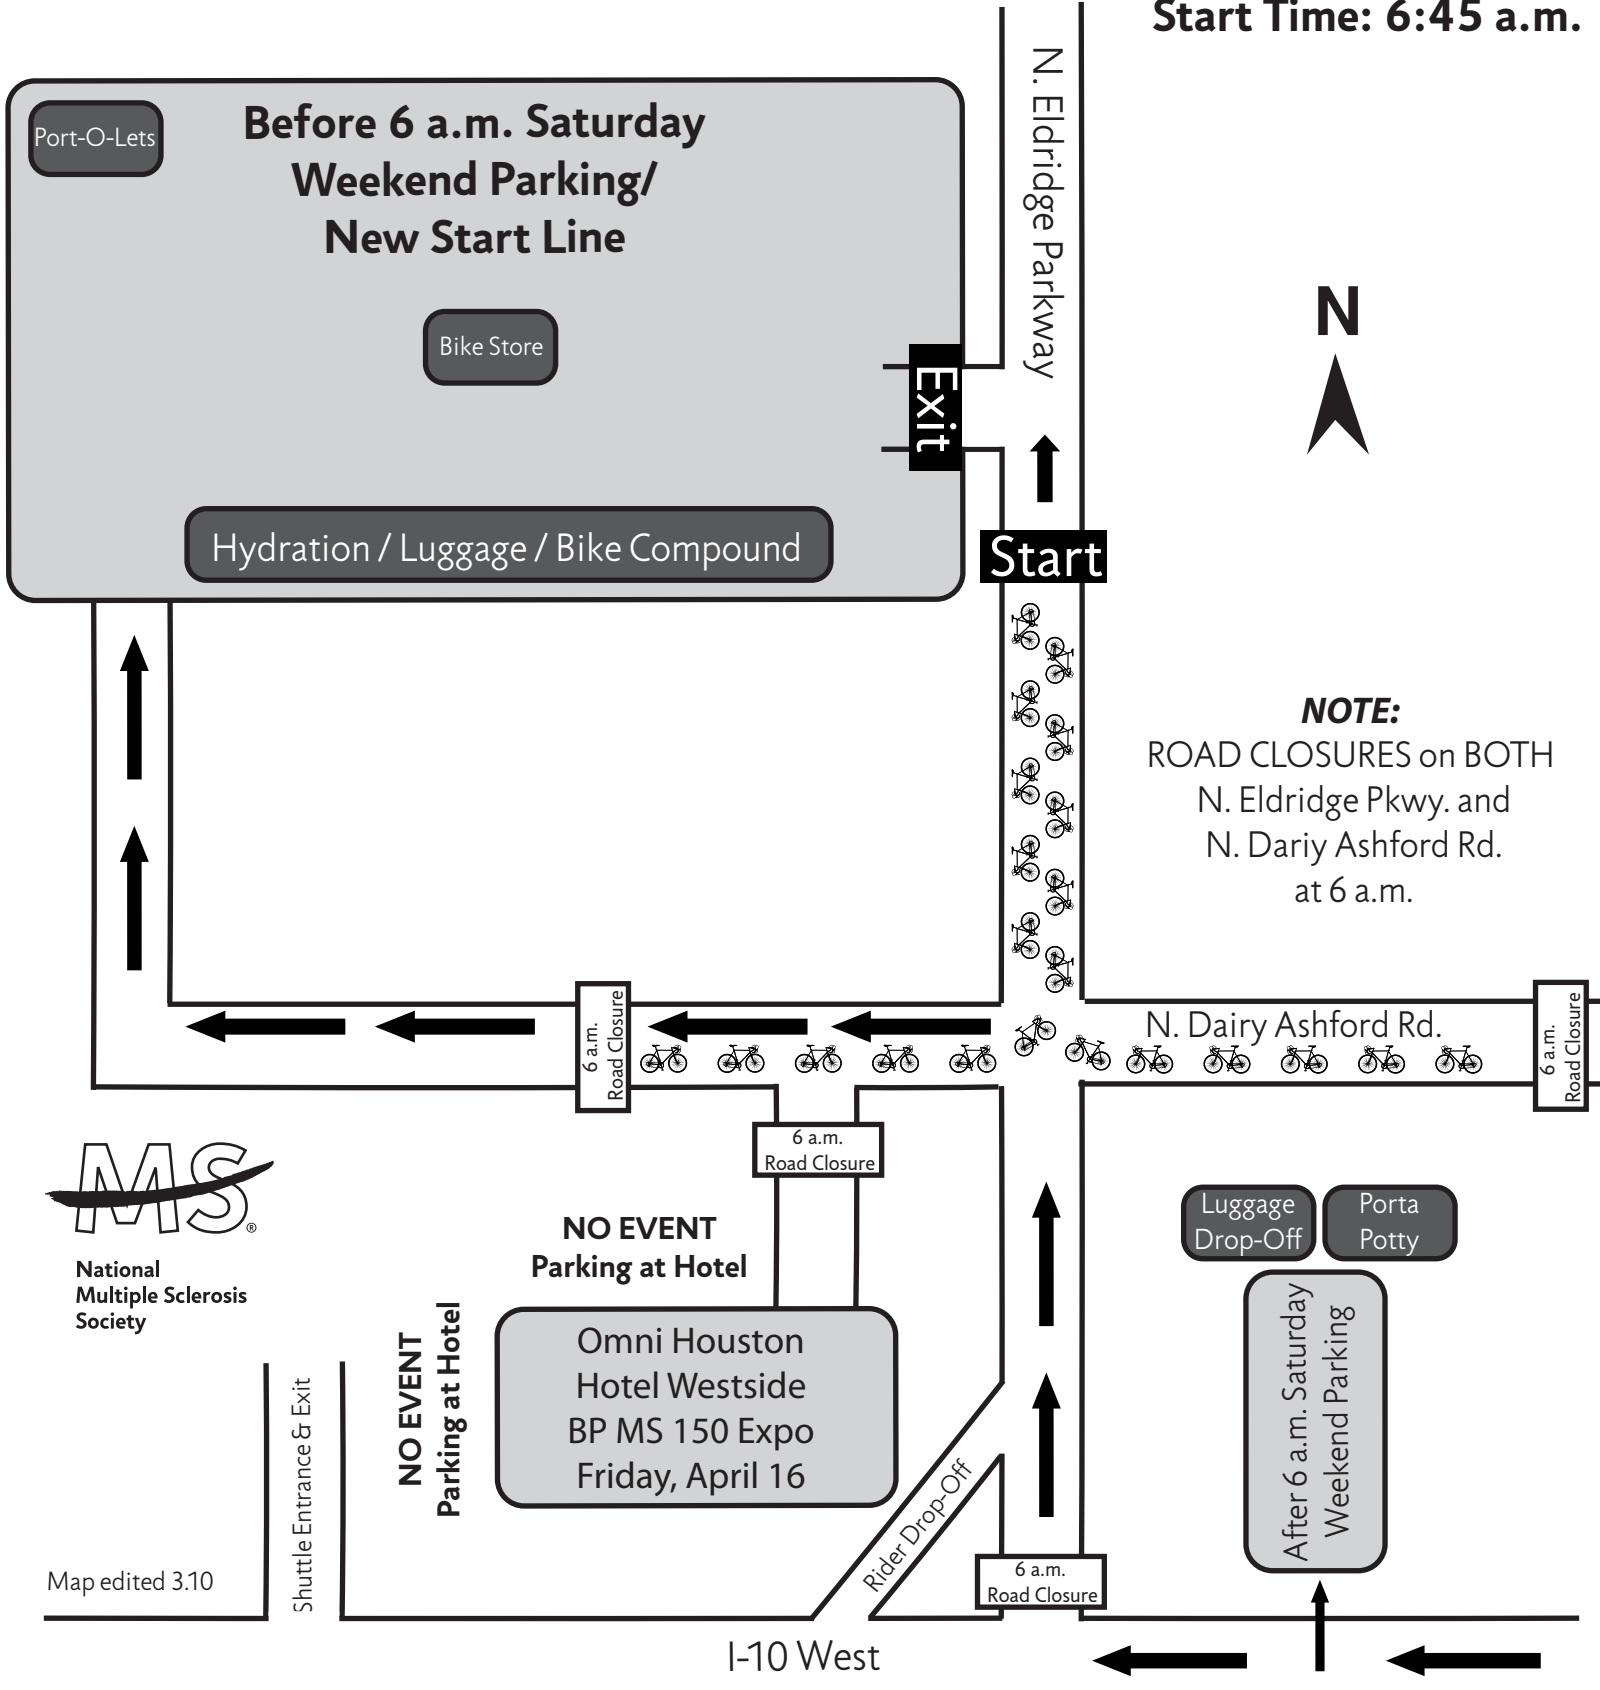

Omni Houston Hotel Westside

NEW Start Line

13210 Katy Freeway
Houston, TX 77079

Start Time: 6:45 a.m.

NOTE:
ROAD CLOSURES on BOTH
N. Eldridge Pkwy. and
N. Dairy Ashford Rd.
at 6 a.m.

Map edited 3.10