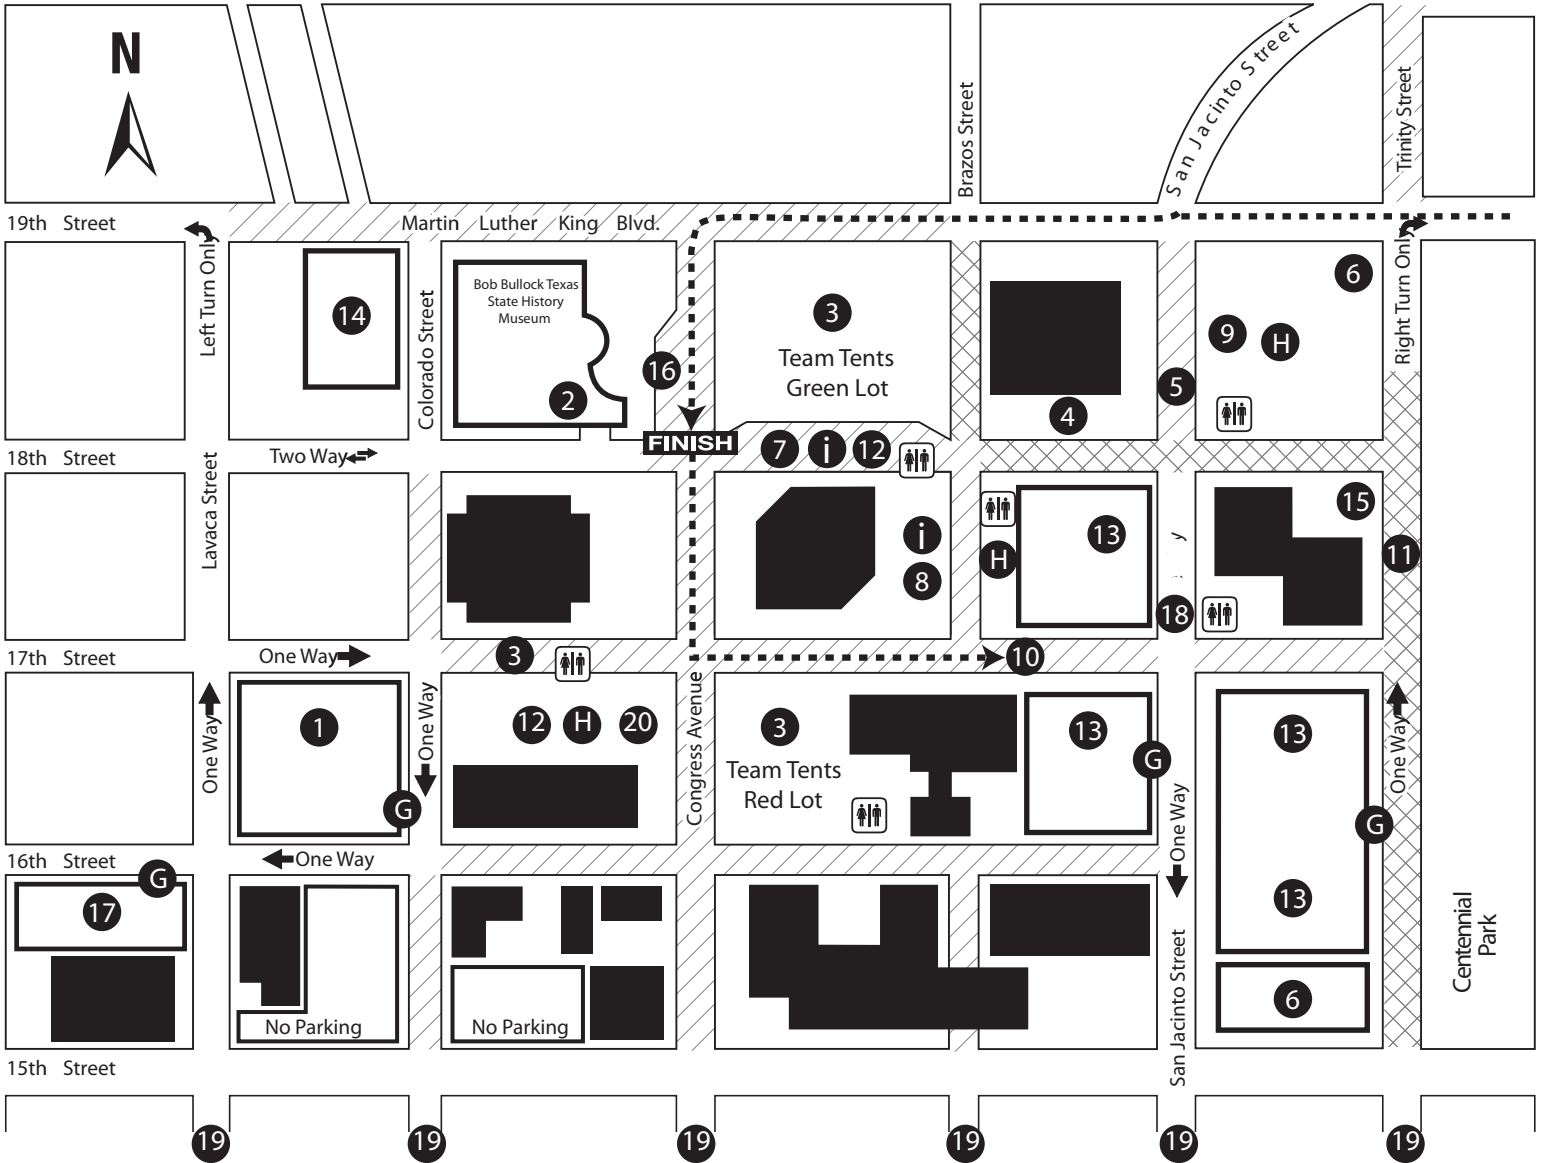

National
Multiple Sclerosis
Society

2009 BP MS150 FINISH LINE SITE MAP

Accessible Parking	2	Public Parking	17
Bike Truck Loading	10	Public Parking until 11 a.m.	13
Bus Loading	11	Public Parking after 11 a.m.	19
Bus Tickets	15	Rider Rewards	7
Champions Reserved Viewing Area	16	Riderless Bikes [Lost Bikes]	8
Club 300 Parking [Yellow Permit]	2	SAG Drop-Off	18
Club 300/VIP Reception	2	Shower Trucks	5
Communications	4	Staff Parking	1
Concessions	12	Team Bus Loading	11
Entertainment Stage	20	Team Parking [Green Permit]	6
Food Service	12	Team Tents	3
Lost & Found	7	VIP Parking [Yellow Permit]	2
Luggage Pick-Up	9	Volunteer Check-In	8
Media Parking	14	Volunteers Parking	1
Medical	4		
MS Information	7		
Museum Visitors Parking	1		
Official Merchandise Sales	7		

-  PEDESTRIAN AREA
NO VEHICULAR TRAFFIC IN THIS AREA.
-  STREET CLOSURES
FROM 11 a.m. to 5 p.m.
-  Restrooms
-  Information
-  Rider Route
-  Garage Entrance
-  Hydration